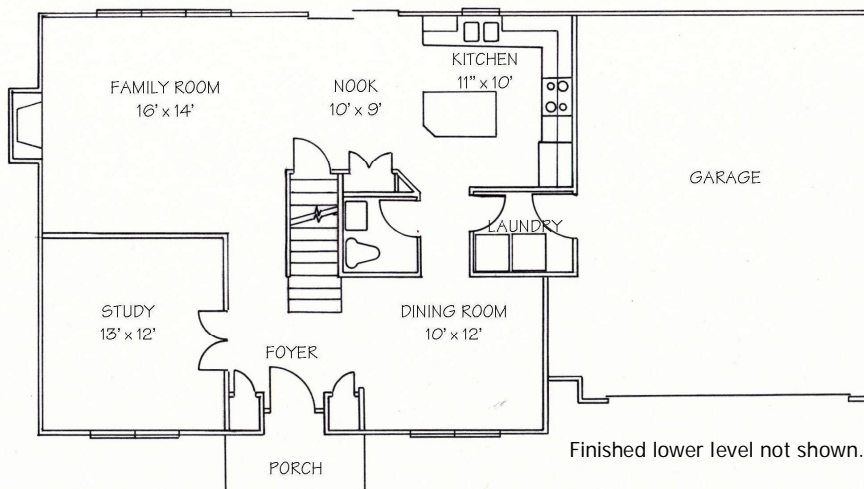

**\$234,900**

**For this price, a whole lot of brand new home with exceptional standard features! 2530 square feet including finished rec room in walkout lower level.**

**Completion May/June 2012**

*Since 1971*