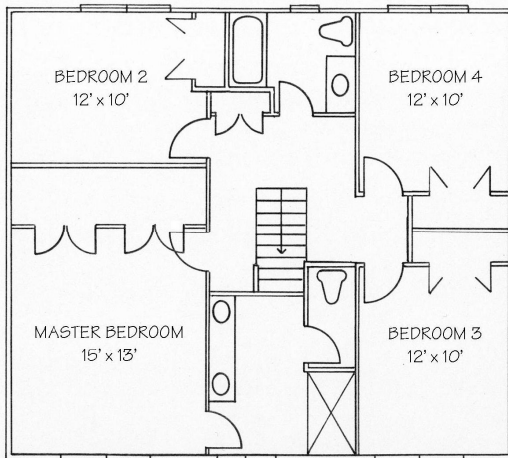

Rob Ewing

Cell: (734) 216-5955
Office: (734) 769-3800
rob@robertewing.com
www.robertewing.com

500 E. Eisenhower, Suite 200
Ann Arbor, Michigan 48108
www.reinhartrealtors.com

5508 SENEY CIRCLE

$234,900

For this price, a whole lot of brand new home with exceptional standard features! 2530 square feet including finished rec room in walkout lower level.

Completion May/June 2012